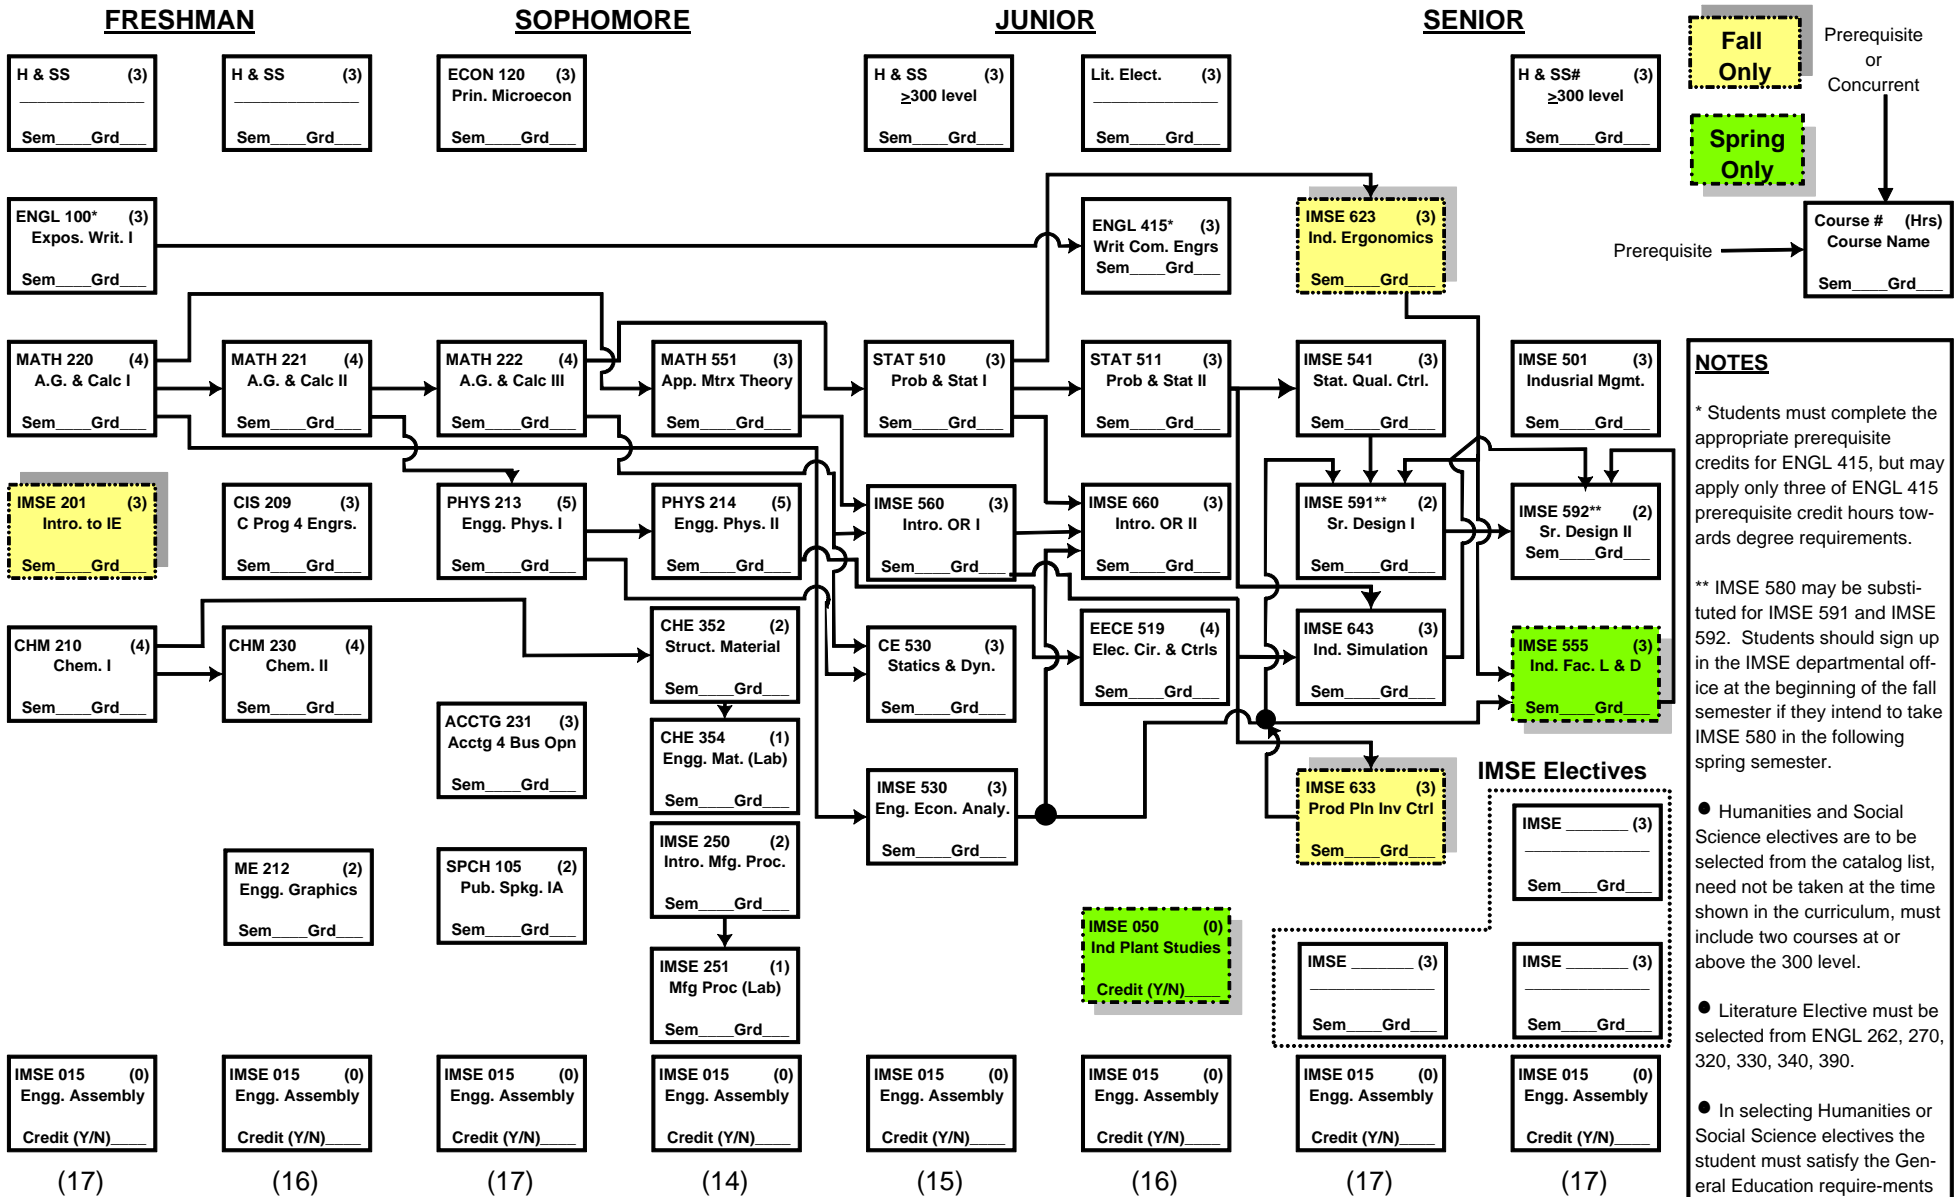

Student: _____ SID#: _____

INDUSTRIAL ENGINEERING

Effective: F03

Date of first entry: _____

NOTES

* Students must complete the appropriate prerequisite credits for ENGL 415, but may apply only three of ENGL 415 prerequisite credit hours towards degree requirements.

** IMSE 580 may be substituted for IMSE 591 and IMSE 592. Students should sign up in the IMSE departmental office at the beginning of the fall semester if they intend to take IMSE 580 in the following spring semester.

- Humanities and Social Science electives are to be selected from the catalog list, need not be taken at the time shown in the curriculum, must include two courses at or above the 300 level.
- Literature Elective must be selected from ENGL 262, 270, 320, 330, 340, 390.
- In selecting Humanities or Social Science electives the student must satisfy the General Education requirements of Kansas State University.